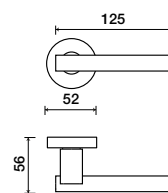

### Standard rose system

Lever with 65 mm rose for standard tubular 2-1/8" door prep

See "Rose Options" page for available rose options

### Small rose system

Lever with 52 mm rose for mortise and custom tubular door prep

### Tubular leversets ordering example:

Modulo L lever on a standard rose, passage function, in polished chrome finish with 2-3/4" backset

745	1912	PA	US26	2-3/4	
Lever design	Rose/Plate	Function	Finish	Backset	Misc.
Modulo L 745	1903 (65 mm) 1904 (65 mm) 1905 (65 mm) 1912 (65 mm) SM (52 mm)	PA (Passage) PY (Privacy) FD (Full Dummy) SD (Single Dummy)	Per project specification	2-3/8" 2-3/4"	