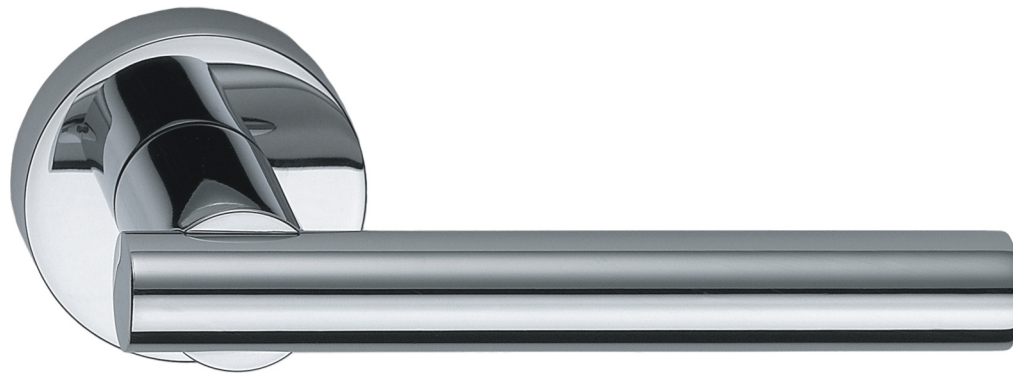

# 745 | Modulo L

Matching item available:  
• 792 Modulo L pull

Shown in Polished Chrome finish

### Standard rose system

Lever with 65 mm rose for standard tubular 2-1/8" door prep

See "Rose Options" page for available rose options

### Small rose system

Lever with 52 mm rose for mortise and custom tubular door prep

### Tubular leversets ordering example:

Modulo L lever on a standard rose, passage function, in polished chrome finish with 2-3/4" backset

745	1912	PA	US26	2-3/4	
Lever design	Rose/Plate	Function	Finish	Backset	Misc.
Modulo L 745	1903 (65 mm) 1904 (65 mm) 1905 (65 mm) 1912 (65 mm) SM (52 mm)	PA (Passage) PY (Privacy) FD (Full Dummy) SD (Single Dummy)	Per project specification	2-3/8" 2-3/4"	