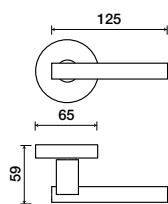

### Standard rose system

Lever with 65 mm rose for standard tubular 2-1/8" door prep

See "Rose Options" page for available rose options

### Small rose system

Lever with 52 mm rose for mortise and custom tubular door prep

### Tubular leversets ordering example:

Modulo L lever on a standard rose, passage function, in polished chrome finish with 2-3/4" backset

745	1912	PA	US26	2-3/4	
Lever design	Rose/Plate	Function	Finish	Backset	Misc.
Modulo L 745	1903 (65 mm) 1904 (65 mm) 1905 (65 mm) 1912 (65 mm) SM (52 mm)	PA (Passage) PY (Privacy) FD (Full Dummy) SD (Single Dummy)	Per project specification	2-3/8" 2-3/4"	