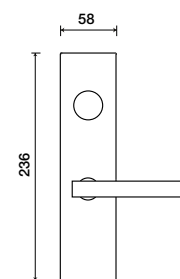

Escutcheon plate system

Lever with plate for mortise functions

See "Escutcheon Plate Options" page for available plate options

Tubular leversets ordering example:

Modulo L lever on a standard rose, passage function, in polished chrome finish with 2-3/4" backset

745	1912	PA	US26	2-3/4	
Lever design	Rose/Plate	Function	Finish	Backset	Misc.
Modulo L 745	1903 (65 mm) 1904 (65 mm) 1905 (65 mm) 1912 (65 mm) SM (52 mm)	PA (Passage) PY (Privacy) FD (Full Dummy) SD (Single Dummy)	Per project specification	2-3/8" 2-3/4"