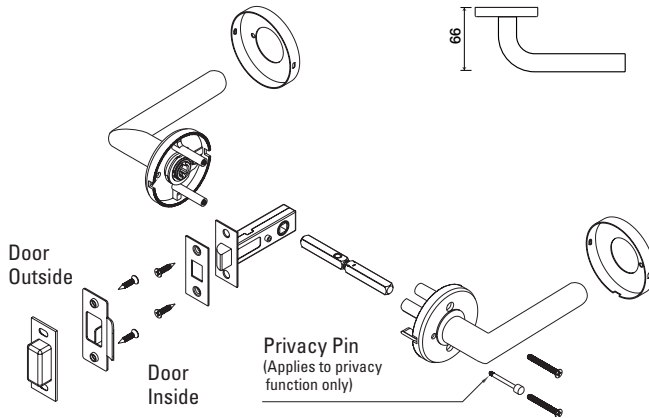

# R68 Tubular Latchset Series

**5000 Alessia**

**5100 Lucia**

**5200 Loft**

**270H Metro**

R68Q Square Option Available

R68 residential-grade tubular latchset series is ideal for use where clean design is valued and economy is a primary driver.

Perfect for use in high-rise multi-family interior door applications.

**R68 latchset series ordering example:**

Alessia lever on a round rose, passage function, in satin stainless finish with 2-3/4" backset

5000	R68	PA	630	2-3/4		
Lever design	Rose	Function	Finish	Backset	Options	Misc.
5000 Alessia	R68 (68 mm)	PA (Passage)	630 Satin Stainless Steel	2-3/8"	1/4" Radius Strike and Faceplate	
5100 Lucia	R68Q (72 mm)	PY (Privacy)	629 Polished Stainless Steel	2-3/4"		
5200 Loft		SD (Single Dummy)				
270H Metro						