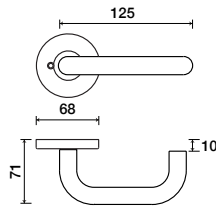

R68 Tubular Latchset Series

5100 Lucia

R68Q Square Option Available

R68 residential-grade tubular latchset series is ideal for use where clean design is valued and economy is a primary driver.

Perfect for use in high-rise multi-family interior door applications.

R68 latchset series ordering example:

Alessia lever on a round rose, passage function, in satin stainless finish with 2-3/4" backset

5000	R68	PA	630	2-3/4		
Lever design	Rose	Function	Finish	Backset	Options	Misc.
5000 Alessia	R68 (68 mm)	PA (Passage)	630 Satin Stainless Steel	2-3/8"	1/4" Radius Strike and Faceplate	
5100 Lucia	R68Q (72 mm)	PY (Privacy)	629 Polished Stainless Steel	2-3/4"		
5200 Loft		SD (Single Dummy)				
270H Metro