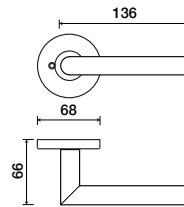

R68 Tubular Latchset Series

5200 Loft

R68Q Square Option Available

R68 residential-grade tubular latchset series is ideal for use where clean design is valued and economy is a primary driver.

Perfect for use in high-rise multi-family interior door applications.

R68 latchset series ordering example:

Alessia lever on a round rose, passage function, in satin stainless finish with 2-3/4" backset

5000	R68	PA	630	2-3/4		
Lever design	Rose	Function	Finish	Backset	Options	Misc.
5000 Alessia	R68 (68 mm)	PA (Passage)	630 Satin Stainless Steel	2-3/8"	1/4" Radius Strike and Faceplate	
5100 Lucia	R68Q (72 mm)	PY (Privacy)	629 Polished Stainless Steel	2-3/4"		
5200 Loft		SD (Single Dummy)				
270H Metro