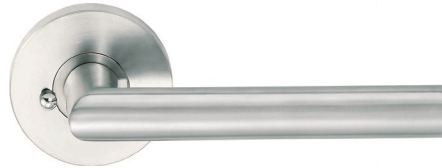

# R68 Tubular Latchset Series

**5000 Alessia**

**5100 Lucia**

**5200 Loft**

**270H Metro**

R68Q Square Option Available

R68 residential-grade tubular latchset series is ideal for use where clean design is valued and economy is a primary driver.

Perfect for use in high-rise multi-family interior door applications.

**R68 latchset series ordering example:**

Alessia lever on a round rose, passage function, in satin stainless finish with 2-3/4" backset

5000	R68	PA	630	2-3/4		
Lever design	Rose	Function	Finish	Backset	Options	Misc.
5000 Alessia	R68 (68 mm)	PA (Passage)	630 Satin Stainless Steel	2-3/8"	1/4" Radius Strike and Faceplate	
5100 Lucia	R68Q (72 mm)	PY (Privacy)	629 Polished Stainless Steel	2-3/4"		
5200 Loft		SD (Single Dummy)				
270H Metro						