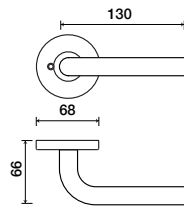

# R68 Tubular Latchset Series

**5000 Alessia**

**5100 Lucia**

**5200 Loft**

**270H Metro**

R68Q Square Option Available

R68 residential-grade tubular latchset series is ideal for use where clean design is valued and economy is a primary driver.

Perfect for use in high-rise multi-family interior door applications.

**R68 latchset series ordering example:**

Alessia lever on a round rose, passage function, in satin stainless finish with 2-3/4" backset

5000	R68	PA	630	2-3/4		
Lever design	Rose	Function	Finish	Backset	Options	Misc.
5000 Alessia	R68 (68 mm)	PA (Passage)	630 Satin Stainless Steel	2-3/8"	1/4" Radius Strike and Faceplate	
5100 Lucia	R68Q (72 mm)	PY (Privacy)	629 Polished Stainless Steel	2-3/4"		
5200 Loft		SD (Single Dummy)				
270H Metro						