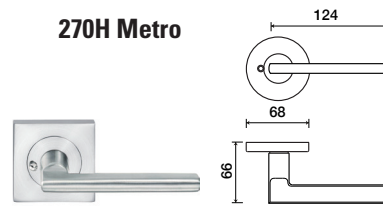

# R68 Tubular Latchset Series

**5000 Alessia**

**5100 Lucia**

**5200 Loft**

**270H Metro**

R68Q Square Option Available

R68 residential-grade tubular latchset series is ideal for use where clean design is valued and economy is a primary driver.

Perfect for use in high-rise multi-family interior door applications.

**R68 latchset series ordering example:**

Alessia lever on a round rose, passage function, in satin stainless finish with 2-3/4" backset

5000	R68	PA	630	2-3/4		
Lever design	Rose	Function	Finish	Backset	Options	Misc.
5000 Alessia	R68 (68 mm)	PA (Passage)	630 Satin Stainless Steel	2-3/8"	1/4" Radius Strike and Faceplate	
5100 Lucia	R68Q (72 mm)	PY (Privacy)	629 Polished Stainless Steel	2-3/4"		
5200 Loft		SD (Single Dummy)				
270H Metro						