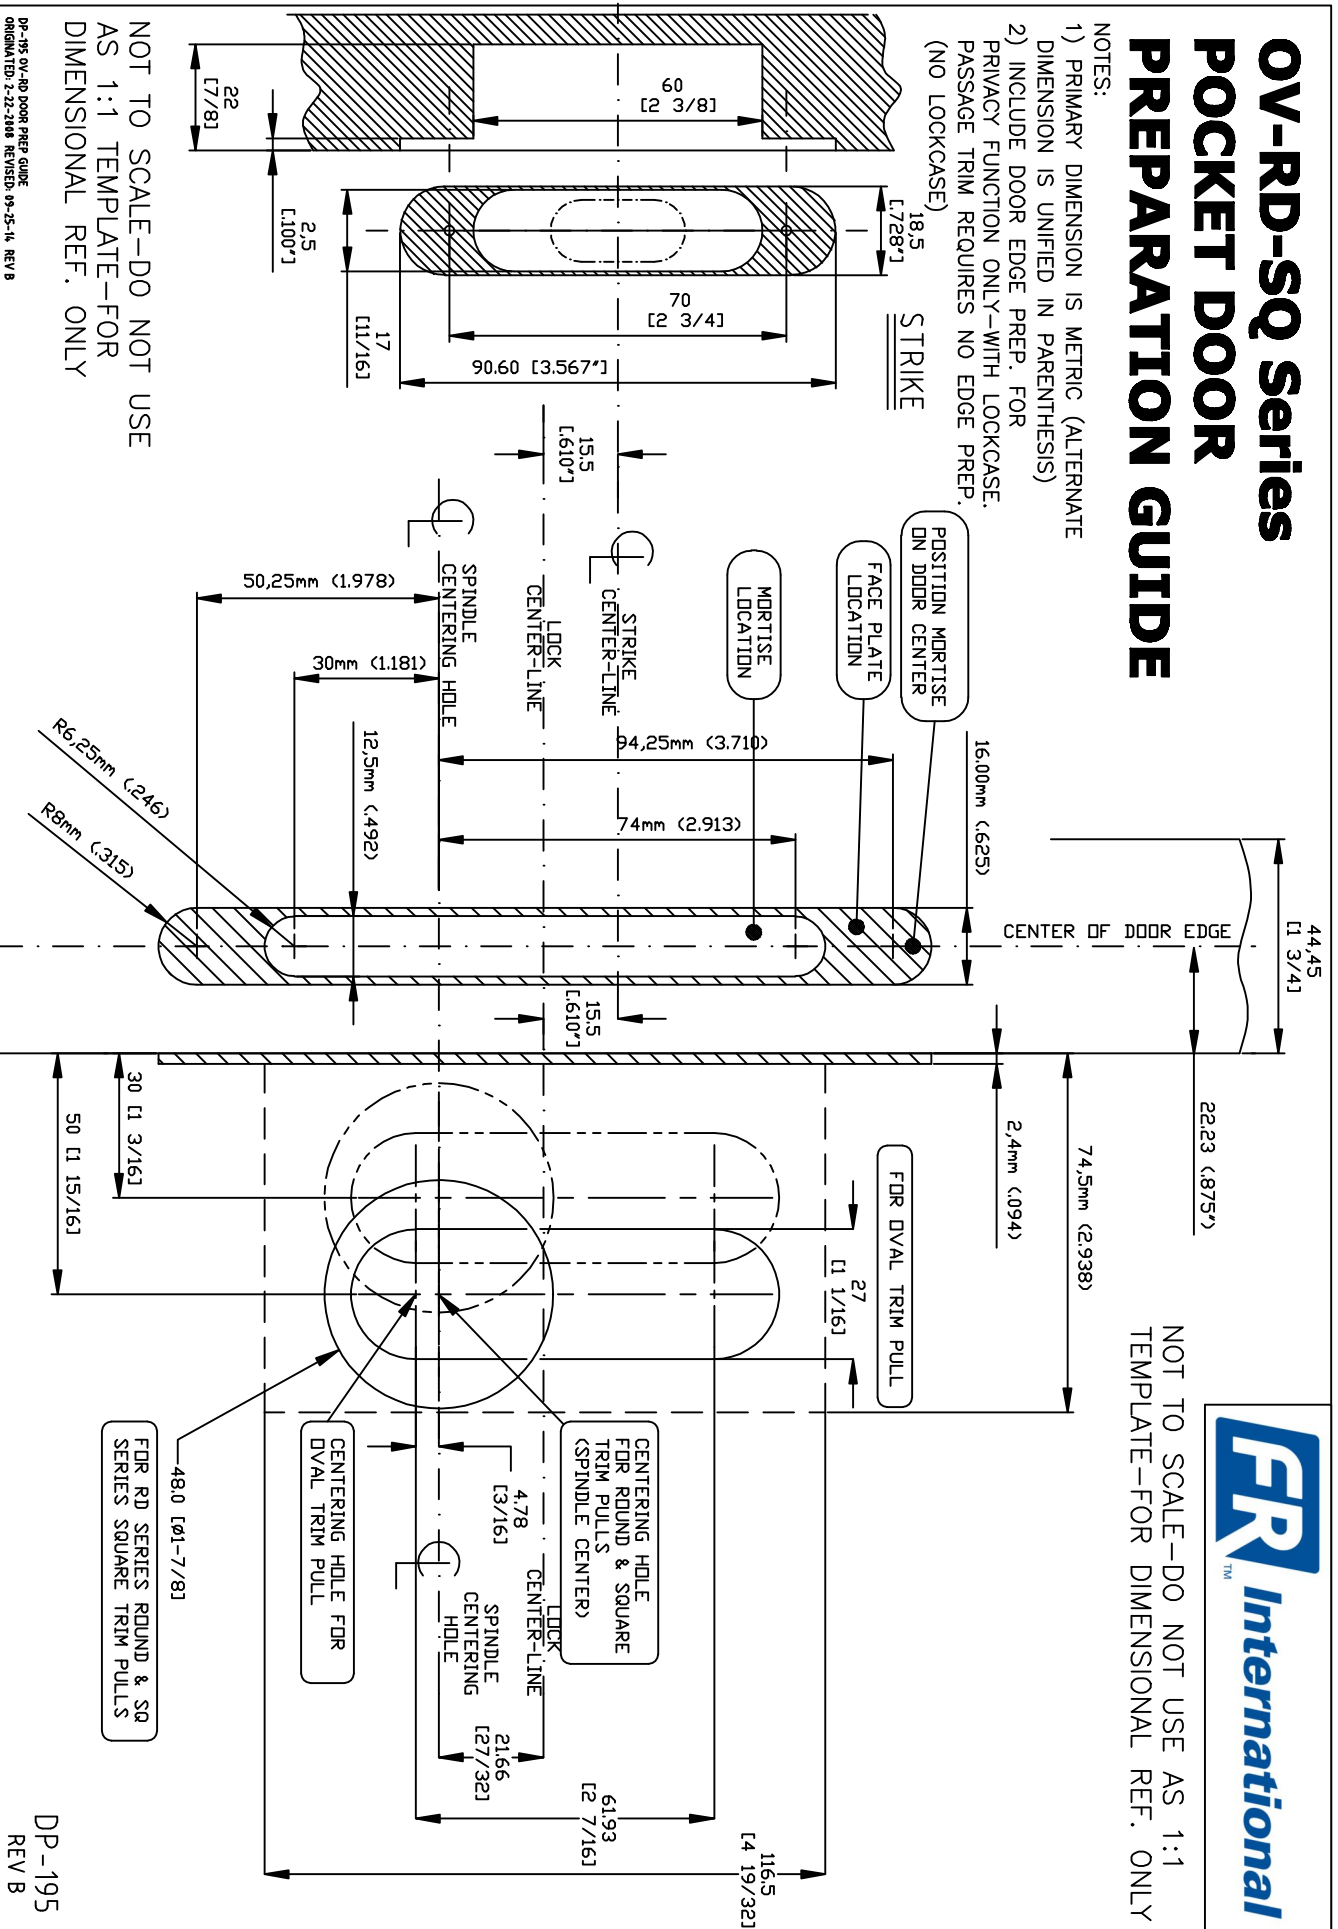

OV-RD-SQ Series POCKET DOOR PREPARATION GUIDE

NOT TO SCALE—DO NOT USE AS 1:1
TEMPLATE—FOR DIMENSIONAL REF. ONLY

NOTES:

- 1) PRIMARY DIMENSION IS METRIC (ALTERNATE DIMENSION IS UNIFIED IN PARENTHESIS)
- 2) INCLUDE DOOR EDGE PREP. FOR PRIVACY FUNCTION ONLY—WITH LOCKCASE. PASSAGE TRIM REQUIRES NO EDGE PREP. (NO LOCKCASE)

NOT TO SCALE—DO NOT USE
AS 1:1 TEMPLATE—FOR
DIMENSIONAL REF. ONLY